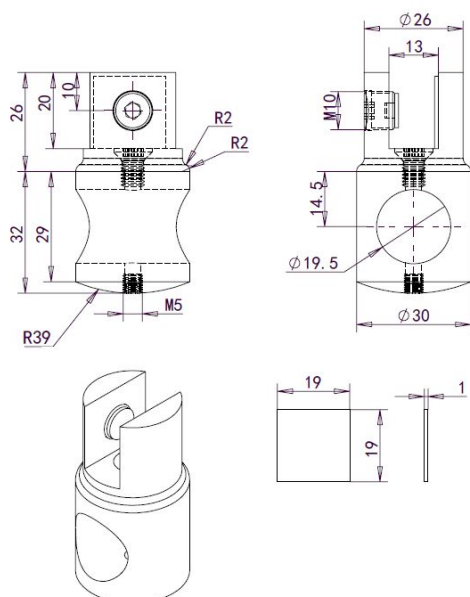

## Description:

Bar To Glass Bracket, F/ø19mm Tube, Brushed Copper, 8-10mm. W/Closed Bar Hole

## Item number:

15.26.102-3

Units	Box	Carton	HS Code	Barcode
Pcs.			8302419000	 5704866518864